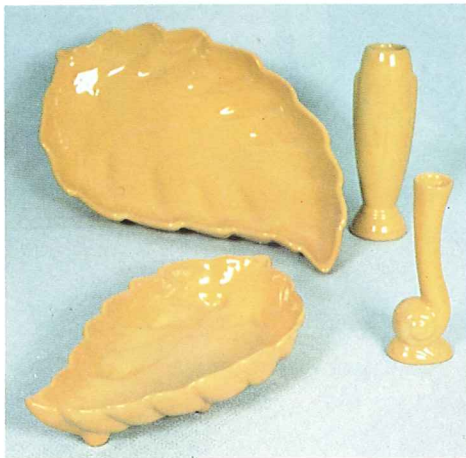

FRANKOMA STANDARD COLORS

BROWN SATIN—BR

PRAIRIE GREEN—GR

DESERT GOLD—GO

AUTUMN YELLOW—YL

FLAME—FL — Add 50%

ONYX BLACK—BK

ROBIN EGG BLUE—BL

WHITE SAND—WH

SPECIAL COLORS

TERRA COTTA—TC

COFFEE BROWN—CF

WISTERIA—WI